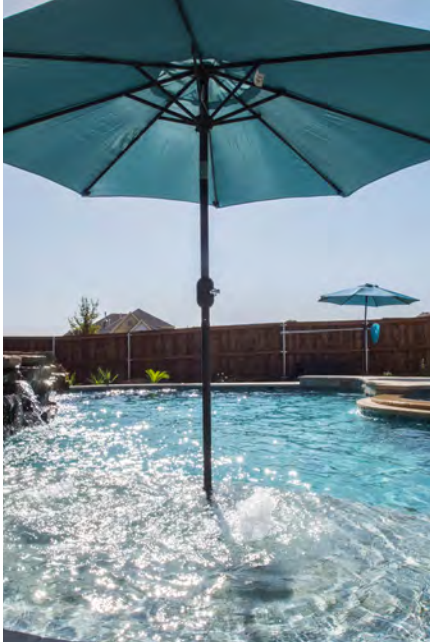

Engineered for the treacherous native Texas soils and designed specifically to manage water drainage routes, this big beauty will last a lifetime. A unique triangular cedar pergola is integrated with modern entertainments systems, while the cross-cut and fit porcelain decking & coping bring out the old world style

In this scene, there is something for everyone of the four generations of family to enjoy.

Mom and Dad have their luxury spay with a commanding view. Granddad has his own private "therapy" pool. The littlest have their shallow water entry to splash around on and of course there is a ton of entertainment for everyone in between.

Bring your yard to life and compliment your amazing home with an amazing lifestyle that looks as good as it feels when you dive into a Selah built dream.

DON'T STOP AT THE TOP

The swimming pool is the crown jewel of a well built custom outdoor environment, but why stop there?