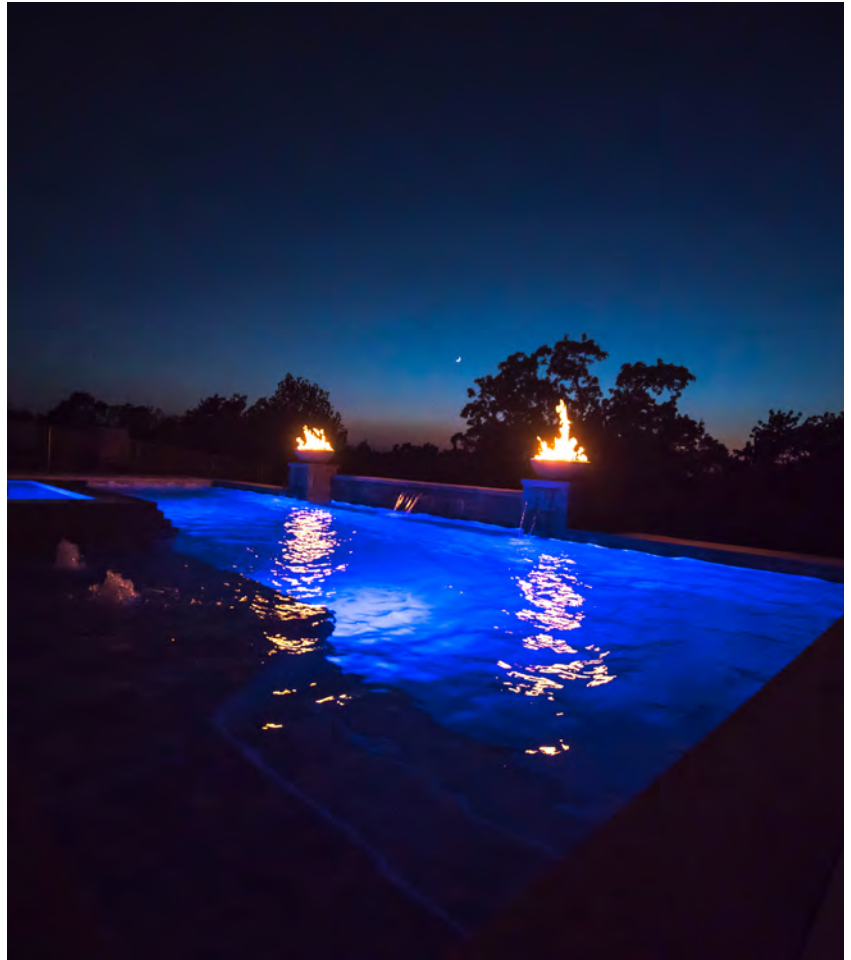

YOUR COMPLETE STAYCATION DESTINATION

Beyond the Pool. As a complete builder for your outdoor environment, you can count on the team at Selah to deliver an amazing array of additions.

Our clients want and they get a total solution for their families outdoor lifestyle. Your own private getaway can include subtle appointments in lighting and fire features that bring a spark with warmth to after hours enjoyment.

Most of our clients add outdoor kitchen & dining centers and many have said that their surprised at the transformation their entire families experience with a Selah build. Weekdays & weekends blend together with outdoor meals, entertainment and exercise with no travel required. We even built a few putting greens to keep the skills sharp, for the next round on the course.