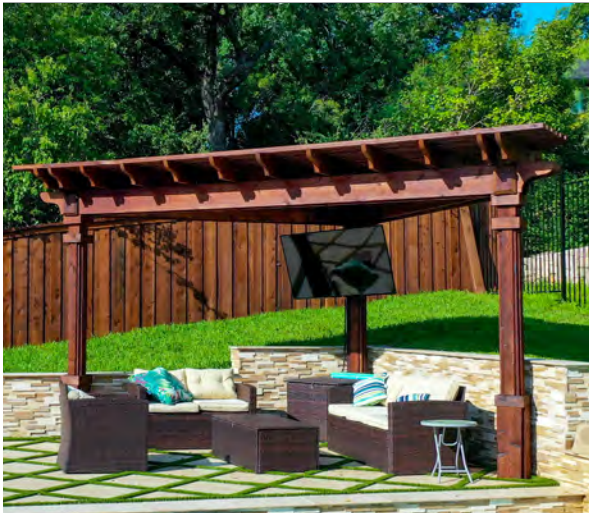

Classic Southwestern Design, with pavestone decking, natural stone weeping wall

VICTORIAN GEOMETRIC DESIGN

Our clients Tudor Home deserves the Royal Treatment

MATERIALS MATTER

This elegant build in the rolling hills of Las Colinas is designed to compliment our client's home like a hand fitting into a white glove. Dry stack stone appointments surround the raised beam walls and the unique offset & raised matching spa.

Engineered for the treacherous native Texas soils and designed specifically to manage water drainage routes, this big beauty will last a lifetime. A unique triangular cedar pergola is integrated with modern entertainments systems, while the cross-cut and fit porcelain decking & coping bring out the old world style

The peace of mind in knowing that your builder is documented and proven to build exotic designs on time and on budget is assured, because that's what pro's do.

In this scene alone, there is over 18 tons of stone & steel to deliver a stunning water fountain that attracts attention to a brand-new development in Rockwall TX. You may have heard the words "professional grade", now you can actually see professional grade results in your own backyard.

Most of our clients add outdoor kitchen & dining centers and many have said that their surprised at the transformation their entire families experience with a Selah build. Weekdays & weekends blend together with outdoor meals, entertainment and exercise with no travel required. We even built a few putting greens to keep the skills sharp, for the next round on the course.